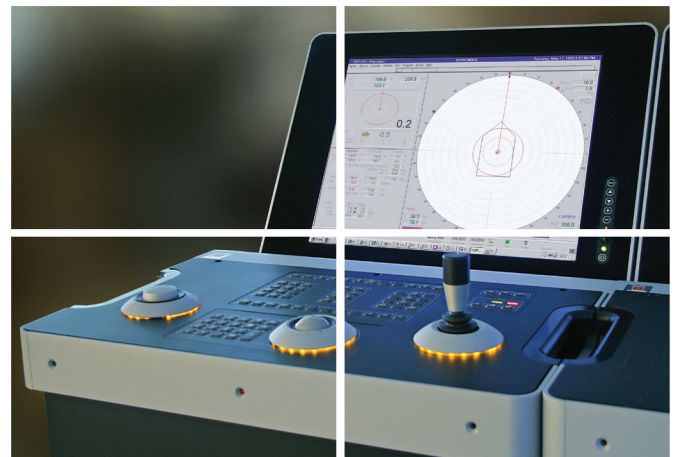

Used extensively in the offshore industry, dynamic positioning equipment can be found onboard vessels requiring precise positioning such as drilling, cable and pipe laying, dive and ROV support and FPSO vessels, as well as jack-up barges. Dynamic positioning equipment is also used extensively on vessels and units operating in deep water and areas of environmental sensitivity where traditional anchoring techniques are not possible.

As Nautical Institute accredited training providers and members of IMCA, Bibby Ship Management provide world-class training on:

- Dynamic Positioning Familiarisation
- Dynamic Positioning Basic (Induction) Courses
- Dynamic Positioning (Advanced) Simulator Courses
- Dynamic Positioning Technical and Maintenance Courses

Bibby Ship Management offers world-class training programmes in two locations, please contact us for further details:

Bibby Ship Management (India) Pvt Limited
Tel: +91 22 244 63 565/244 63 566
or email: dpdesk@india.bibbyshipmanagement.com

Bibby Ship Management (Eastern Europe) Limited
Tel: +380 692 540909
or email: dpdesk@ee.bibbyshipmanagement.com

Bibby Ship Management Limited
enquiries@bibbyshipmanagement.com

Bibby Ship Management (Western Europe) Limited
enquiries@we.bibbyshipmanagement.com

Bibby Ship Management (Eastern Europe) Limited
enquiries@ee.bibbyshipmanagement.com

Bibby Ship Management (India) Pvt Limited
enquiries@india.bibbyshipmanagement.com

Bibby Ship Management (Singapore) Pvt Limited
enquiries@sg.bibbyshipmanagement.com

Bibby Ship Management (Philippines) Inc.
enquiries@ph.bibbyshipmanagement.com